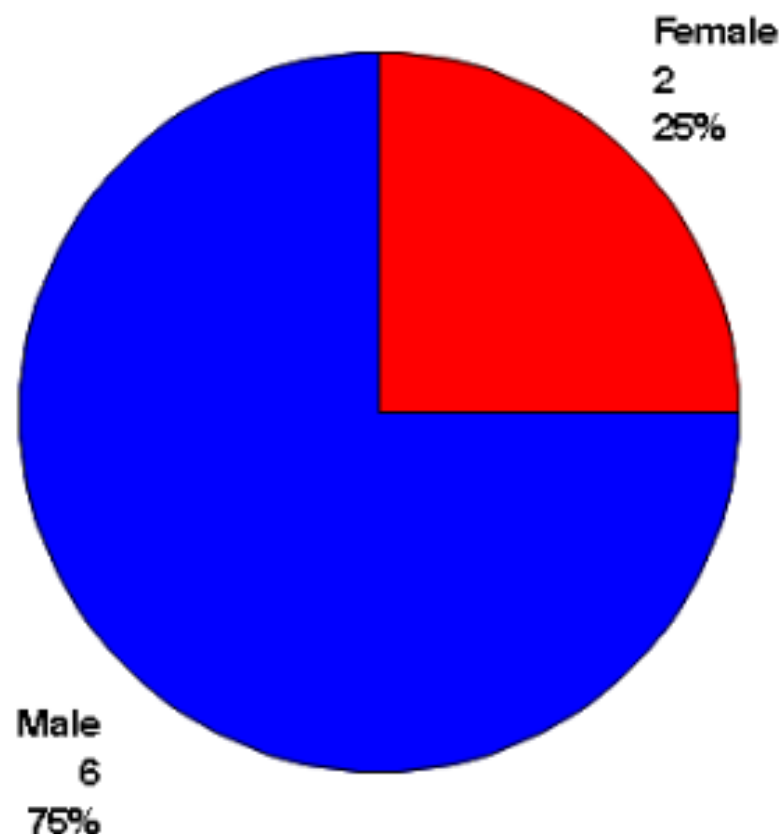

TJJD Commitments by Age

August 2016

TJJD Commitments by Court

August 2016

Harris County Juvenile Probation Dept

TJJD Commitments by Gender

August 2016

Harris County Juvenile Probation Dept

TJJD Commitment Offenses

August 2016

TJJD Commitments by Race

August 2016

Black

4

50%

Hispanic