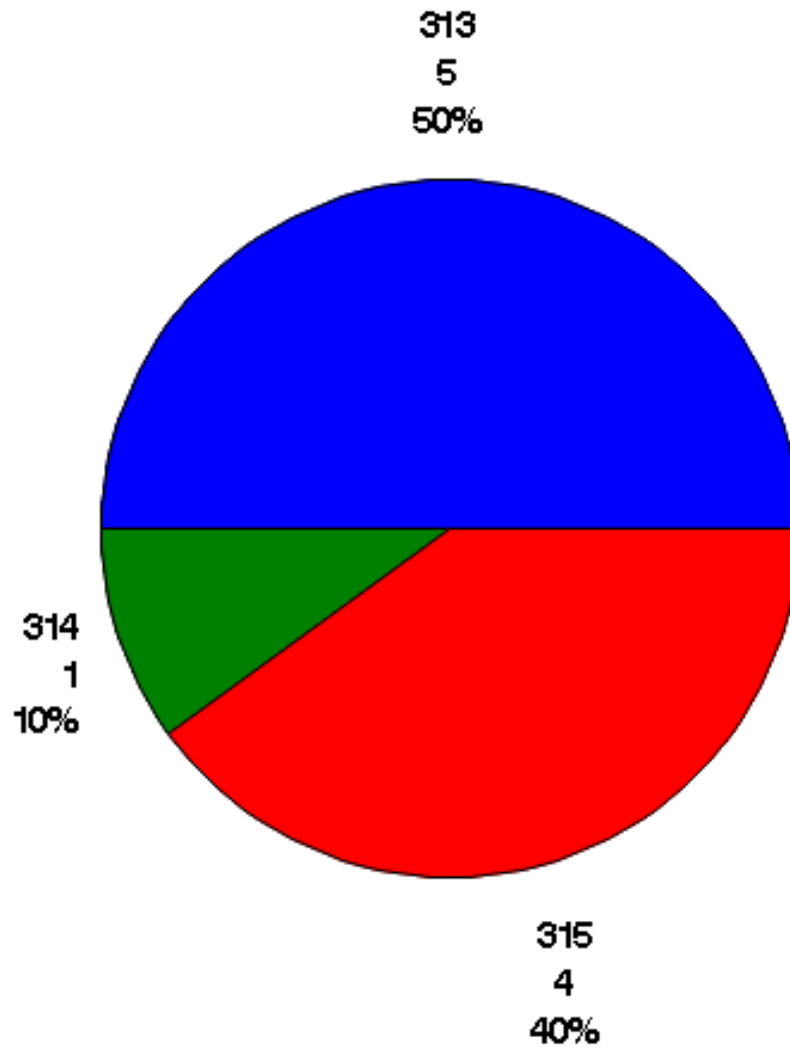

TJJD Commitments by Age

December 2016

TJJD Commitments by Court

December 2016

Harris County Juvenile Probation Dept

TJJD Commitments by Gender

December 2016

Harris County Juvenile Probation Dept

TJJD Commitment Offenses

December 2016

TJJD Commitments by Race

December 2016

Harris County Juvenile Probation Dept

TJJD VOP COMMITMENTS - ORIGINAL OFFENSES

December 2016