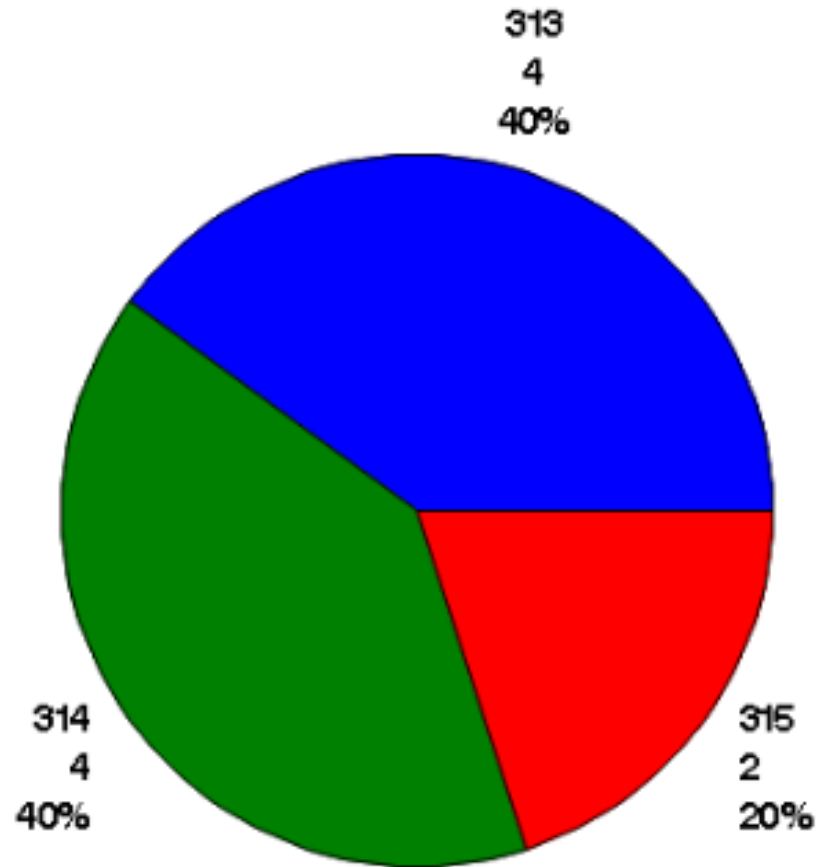

TJJD Commitments by Age

February 2016

TJJD Commitments by Court

February 2016

Harris County Juvenile Probation Dept

TJJD Commitments by Gender

February 2016

Harris County Juvenile Probation Dept

TJJD Commitment Offenses

February 2016

TJJD Commitments by Race

February 2016

Harris County Juvenile Probation Dept

TJJD VOP COMMITMENTS - ORIGINAL OFFENSES

February 2016