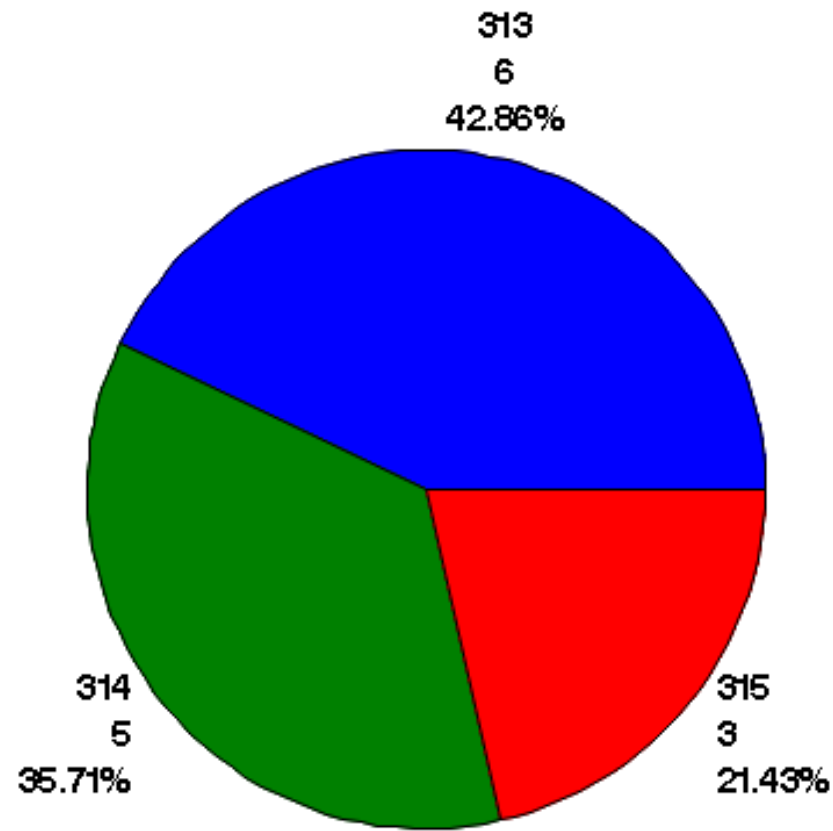

TJJD Commitments by Age

November 2016

TJJD Commitments by Court

November 2016

Harris County Juvenile Probation Dept

TJJD Commitments by Gender

November 2016

Harris County Juvenile Probation Dept

TJJD Commitment Offenses November 2016

TJJD Commitments by Race

November 2016

Harris County Juvenile Probation Dept

TJJD VOP COMMITMENTS - ORIGINAL OFFENSES
November 2016