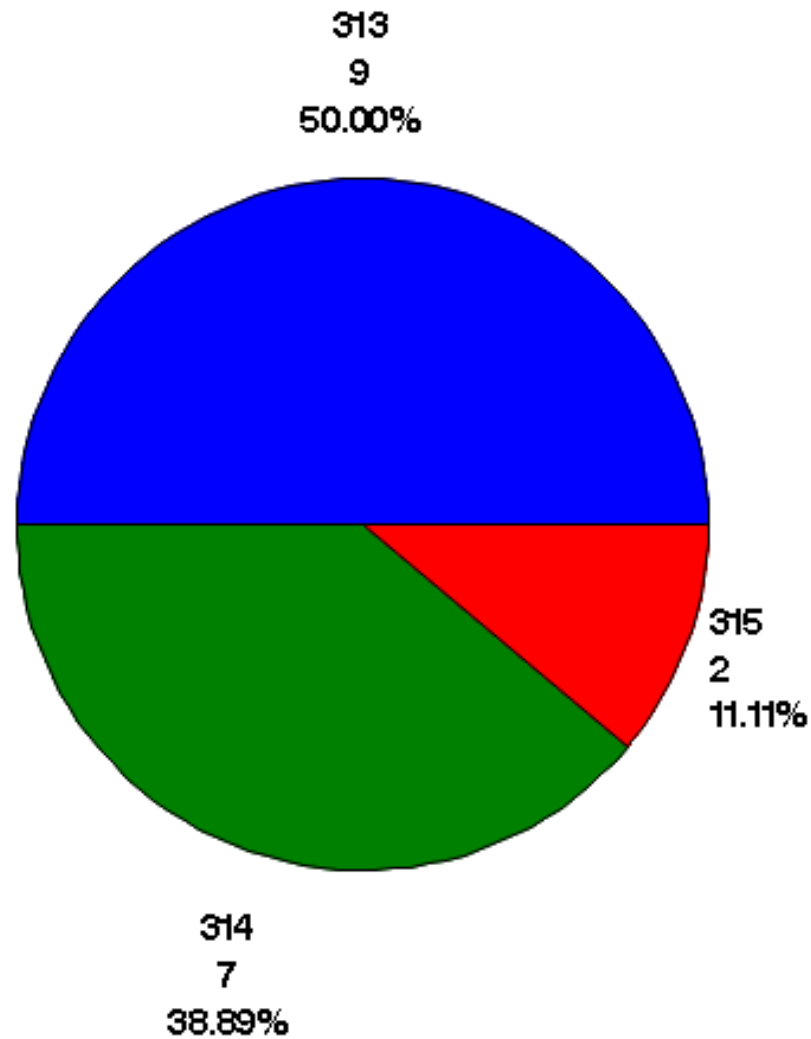

TJJD Commitments by Age

October 2016

TJJD Commitments by Court

October 2016

Harris County Juvenile Probation Dept

TJJD Commitments by Gender

October 2016

TJJD Commitment Offenses

October 2016

TJJD Commitments by Race

October 2016

Harris County Juvenile Probation Dept

TJJD VOP COMMITMENTS - ORIGINAL OFFENSES
October 2016