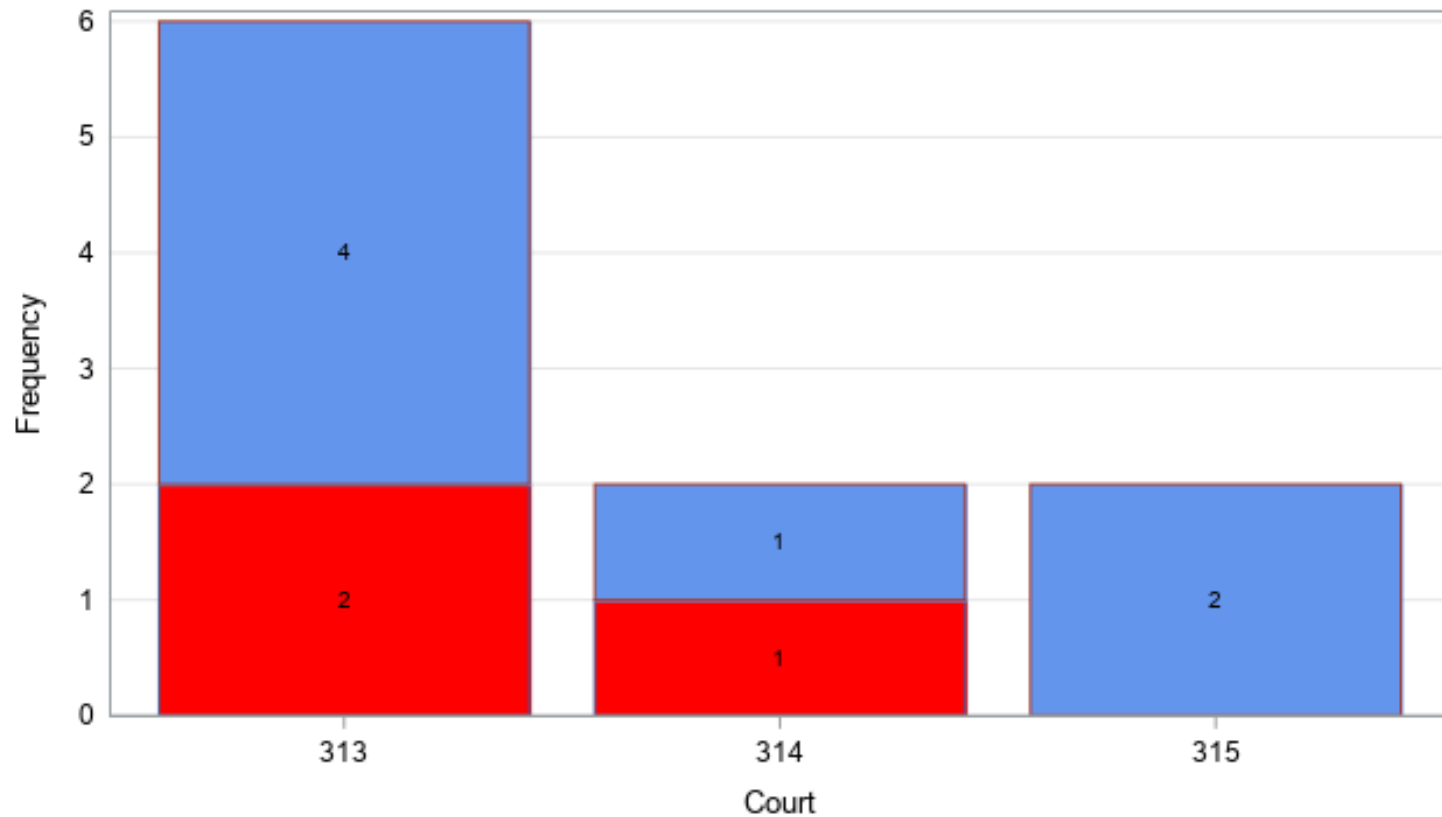

TJJD Commitments by Sentence Type October 2019

Sentence Type ■ Determinate ■ Indeterminate

Harris County Juvenile Probation Dept

(Determinate Sentence assigns a fixed amount of time, whereas Indeterminate does not assign a set amount of time.)

TJJD Commitments by Age and Sentence Type October 2019

Harris County Juvenile Probation Dept

TJJD Commitments by Court and Sentence Type October 2019

Sentence Type ■ Determinate ■ Indeterminate

Harris County Juvenile Probation Dept