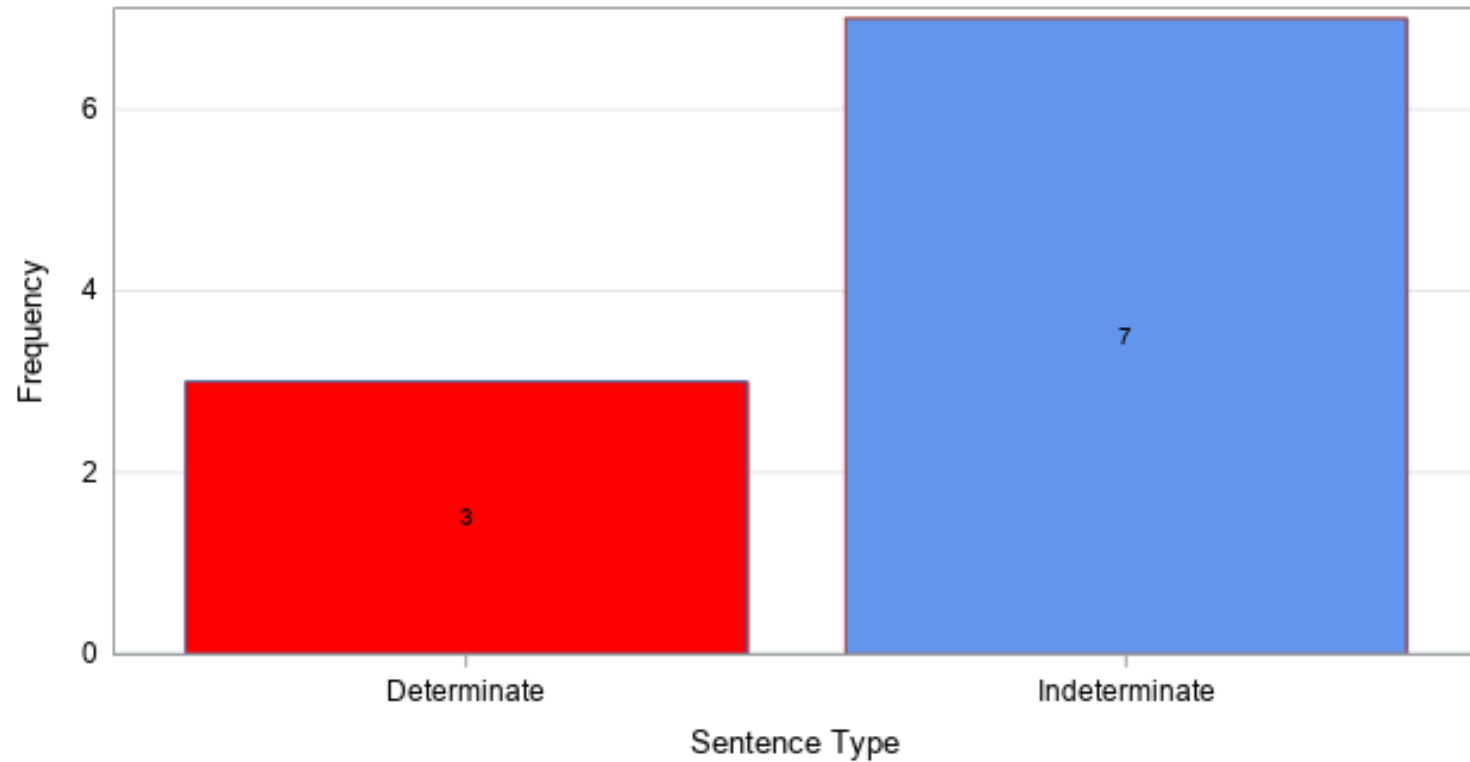

TJJD Commitments by Sentence Type October 2019

Sentence Type ■ Determinate ■ Indeterminate

Harris County Juvenile Probation Dept

(Determinate Sentence assigns a fixed amount of time, whereas Indeterminate does not assign a set amount of time.)

TJJD Commitments by Age and Sentence Type October 2019

Harris County Juvenile Probation Dept

TJJD Commitments by Court and Sentence Type October 2019

Sentence Type ■ Determinate ■ Indeterminate

Harris County Juvenile Probation Dept