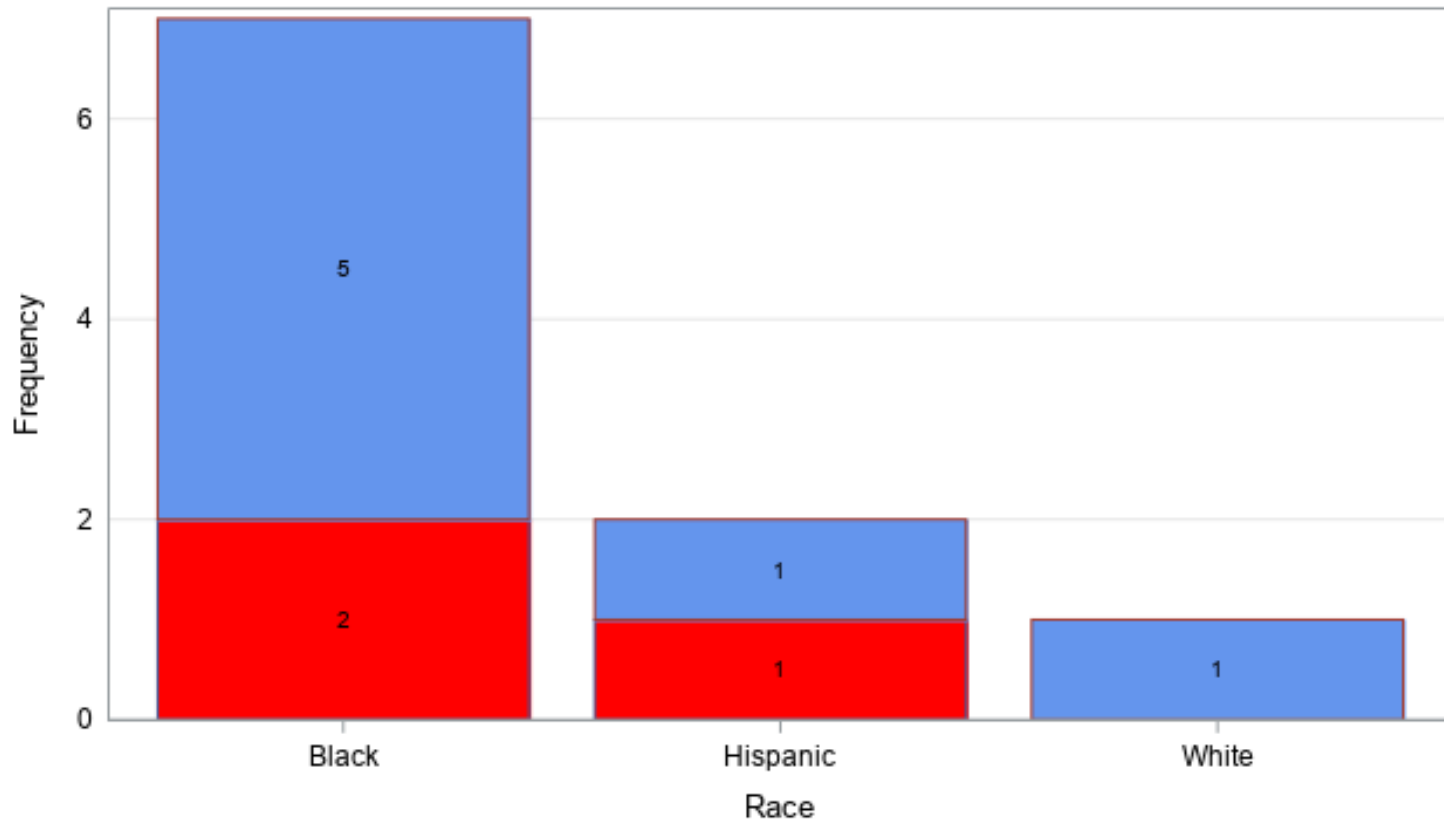

TJJD Commitments by Gender and Sentence Type October 2019

Sentence Type ■ Determinate ■ Indeterminate

Harris County Juvenile Probation Dept

TJJD Commitments by Offense and Sentence Type October 2019

Harris County Juvenile Probation Dept

TJJD Commitments by Race and Sentence Type October 2019

Sentence Type ■ Determinate ■ Indeterminate

Harris County Juvenile Probation Dept

TJJD VOP Commitments - Original Offenses October 2019

Harris County Juvenile Probation Dept