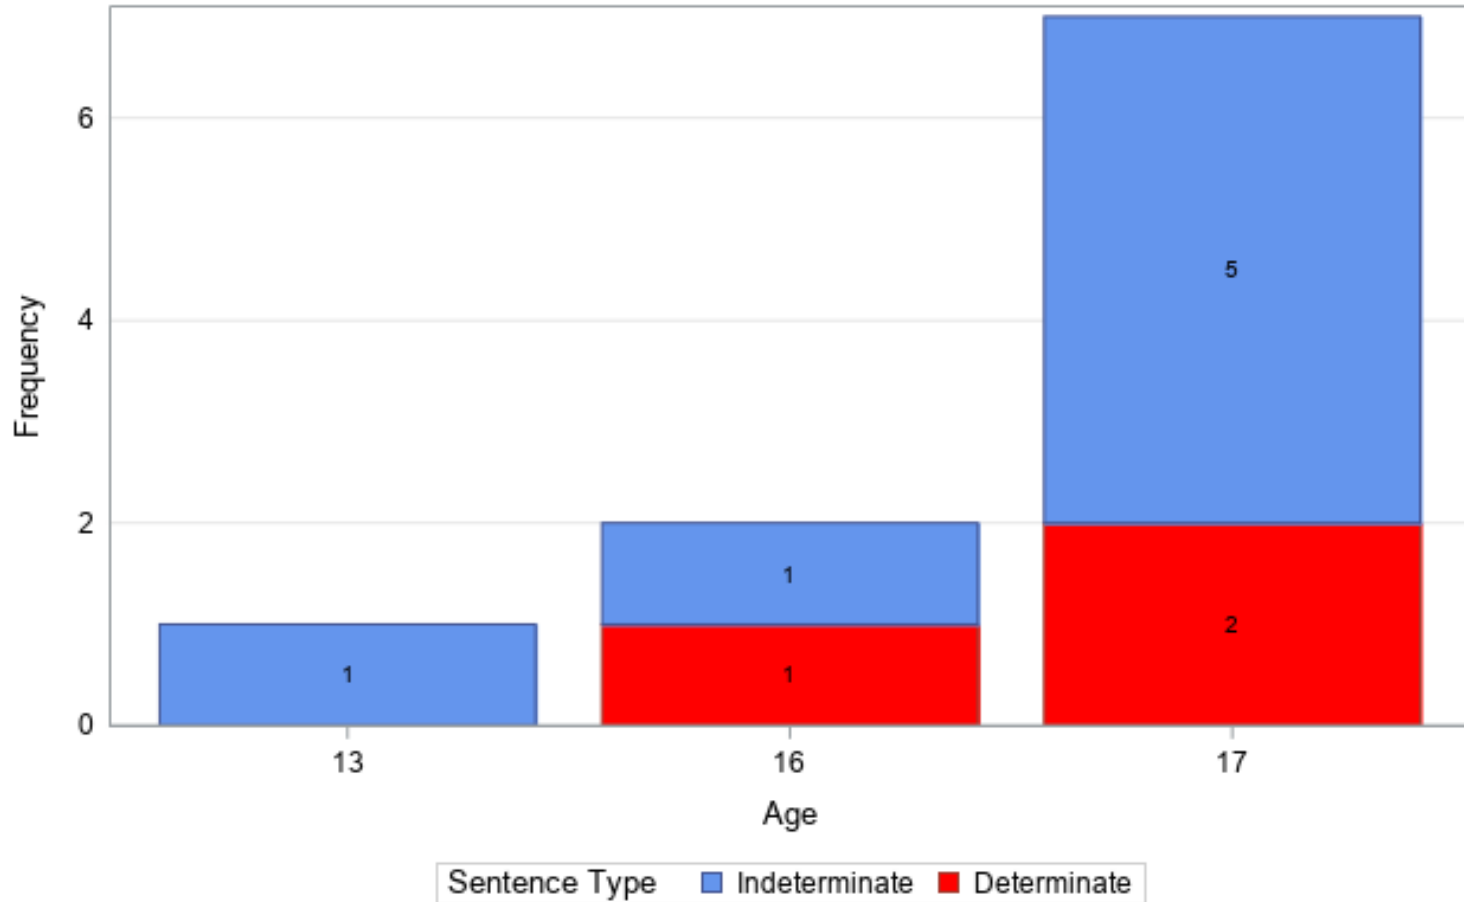

TJJD Commitments by Sentence Type October 2019

Sentence Type ■ Determinate ■ Indeterminate

Harris County Juvenile Probation Dept

(Determinate Sentence assigns a fixed amount of time, whereas Indeterminate does not assign a set amount of time.)

TJJD Commitments by Age and Sentence Type October 2019

Harris County Juvenile Probation Dept

TJJD Commitments by Court and Sentence Type October 2019

Sentence Type ■ Determinate ■ Indeterminate

Harris County Juvenile Probation Dept