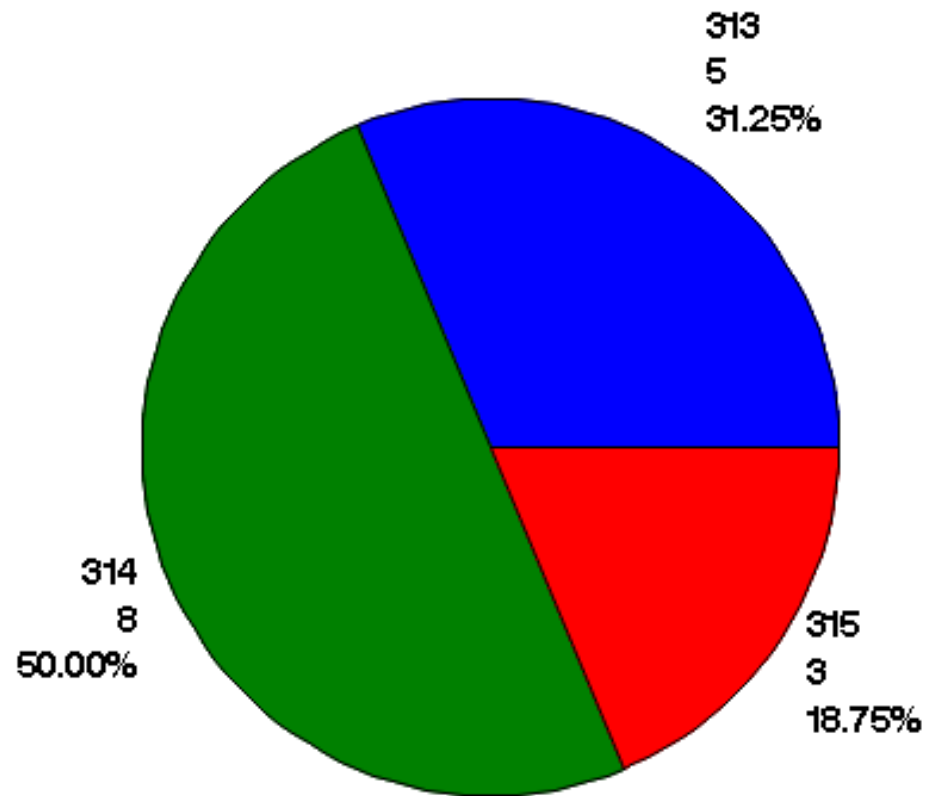

TJJD Commitments by Age

September 2016

TJJD Commitments by Court

September 2016

Harris County Juvenile Probation Dept

TJJD Commitments by Gender

September 2016

Harris County Juvenile Probation Dept

TJJD Commitment Offenses

September 2016

TJJD Commitments by Race

September 2016

Harris County Juvenile Probation Dept

TJJD VOP COMMITMENTS - ORIGINAL OFFENSES

September 2016